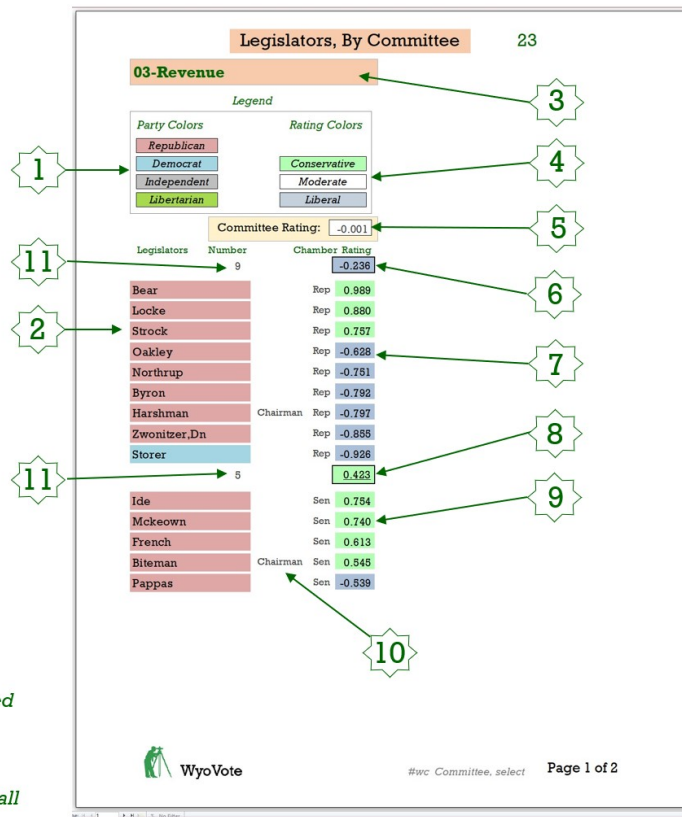

## Select Committee on Legislative Facilities, Technology and Process

### Legend

Party Colors	Rating Colors
Republican	Conservative
Democrat	Moderate
Independent	Liberal
Libertarian	

Committee Rating: -0.602

Legislators	Number	Chamber	Rating
	3		-0.520
Banks,D		Rep	0.396
Zwonitzer,Dn	Chairman	Rep	-0.855
Yin		Rep	-1.099
	2		-0.726
Case	Chairman	Sen	-0.458
Rothfuss		Sen	-0.993

- 1 **Party Colors**  
Each Legislator is boxed in by the color of their respective parties.
- 2 **Last Name:**  
This column has two types of information: Legislator Last Name and Political Party. See Legend for Party Color
- 3 **Committee**
- 4 **Rating Colors**  
Legislator's overall rating position
- 5 **Average Rating - House**  
Average rating of Representatives in the committee
- 6 **House Chamber Rating**
- 7 **Individual Representative Rating**
- 8 **Senate Chamber Rating**
- 9 **Individual Senator Rating**
- 10 **Committee Position**
- 11 **# of Chamber Legislators**

## Report Explanation

**Note:**

The Report Explanation is from the 03 Revenue Committee report but applies equally for all individual committees. The full report contains all counties and is a double column report, whereas the individual committee reports only contain a single committee in the same format.